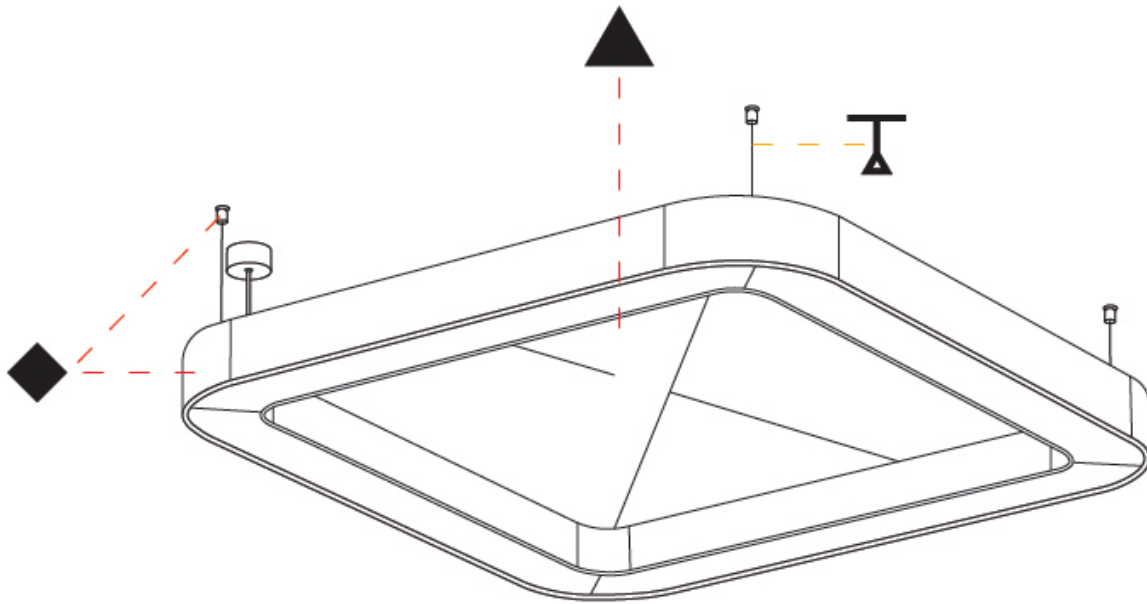

A300734-

PROJECT	_____
TYPE	_____
SPECIFIER	_____
QUANTITY	_____
DATE	_____